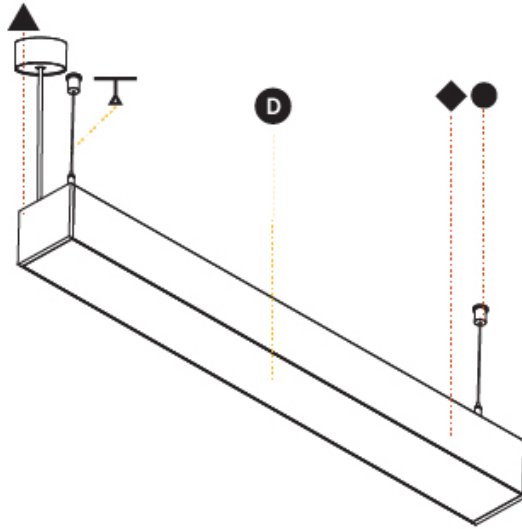

A300096-

PROJECT
TYPE
SPECIFIER
QUANTITY
DATE

A